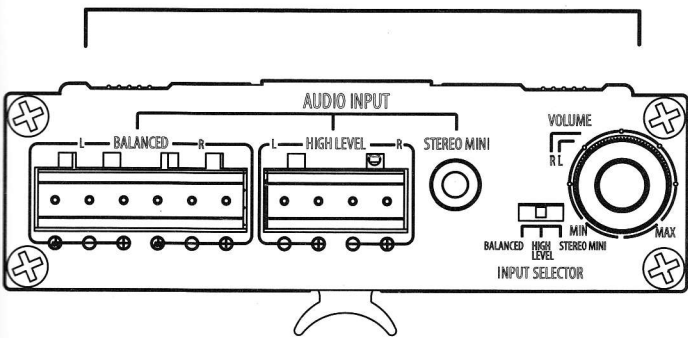

Front

8650 College Boulevard, Overland Park, KS 66210

913.663.9770

www.soliddrive.com

©2012 MSE Audio. All rights reserved. PN INS-SD-250 Rev10.24.12

Warning

SD-250 products must be installed by a professional audio installer/contractor. For safety and for optimum audio performance, installer must follow all directions issued by SoundTube for the SD-250.

Avis

Les produits SD-250 doivent être installés par un intégrateur de système audio professionnel. Pour des raisons de sécurité et de rendement audio optimal, l'installateur doit suivre toutes les directives d'installation des produits SD-250.