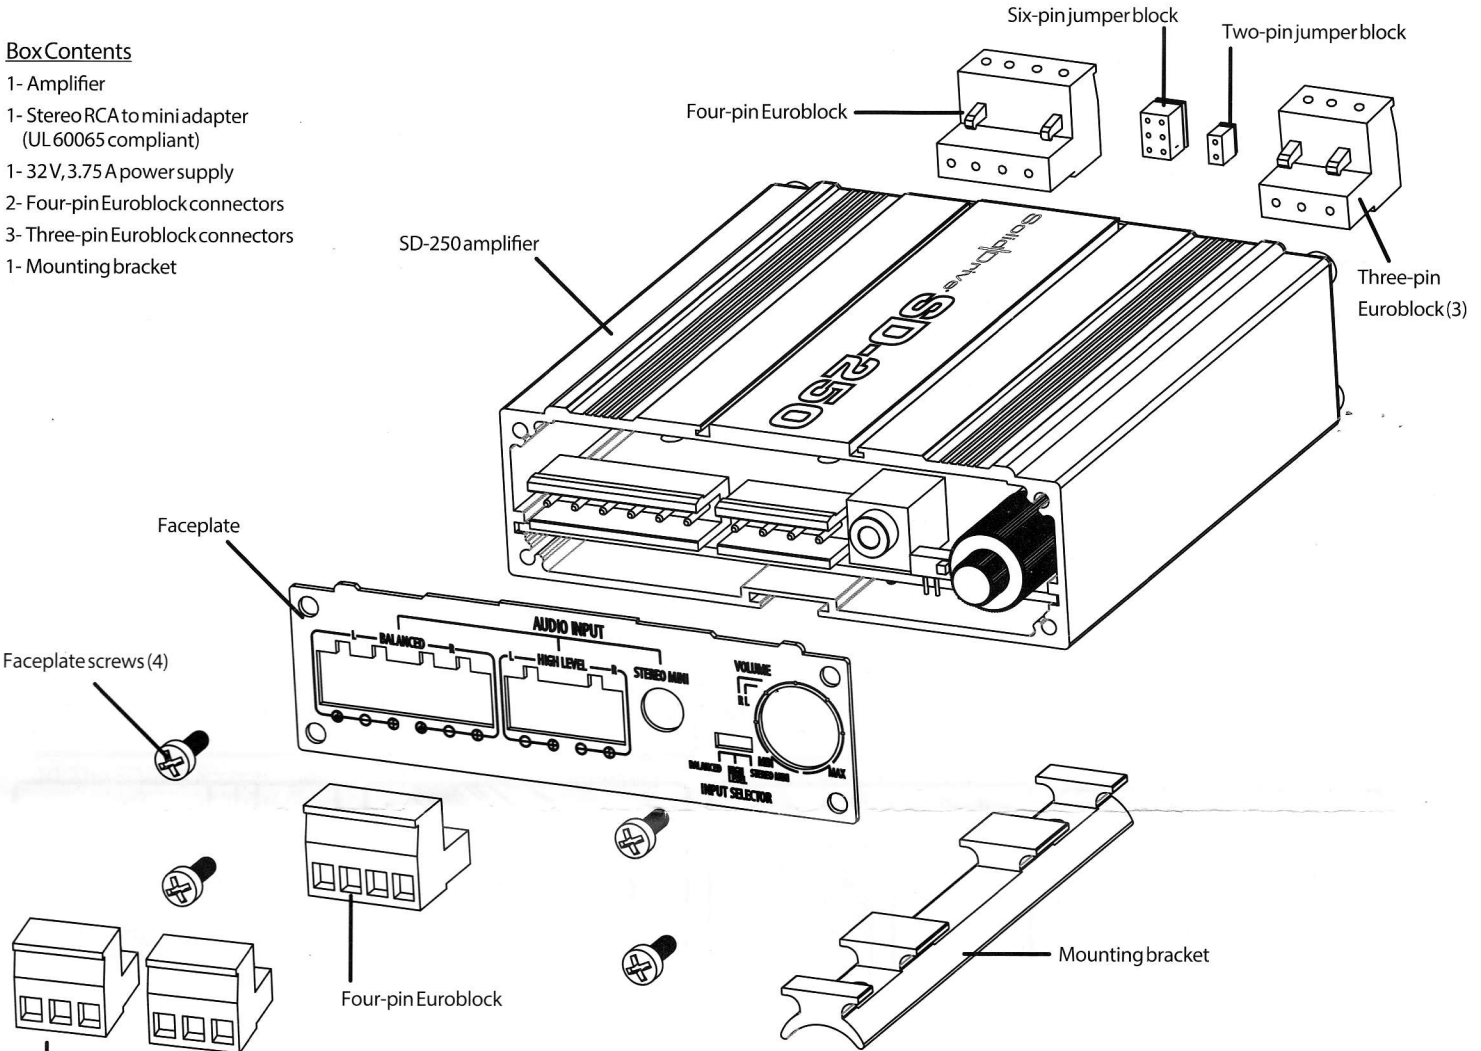

**Box Contents**

- 1- Amplifier
- 1- Stereo RCA to mini adapter (UL60065 compliant)
- 1- 32V, 3.75 A power supply
- 2- Four-pin Euroblock connectors
- 3- Three-pin Euroblock connectors
- 1- Mounting bracket

Front

Rear

8650 College Boulevard, Overland Park, KS 66210

913.663.9770

www.soliddrive.com

©2012 MSE Audio. All rights reserved. PN INS-SD-250 Rev10.24.12

**Warning**

SD-250 products must be installed by a professional audio installer/contractor. For safety and for optimum audio performance, installer must follow all directions issued by SoundTube for the SD-250.