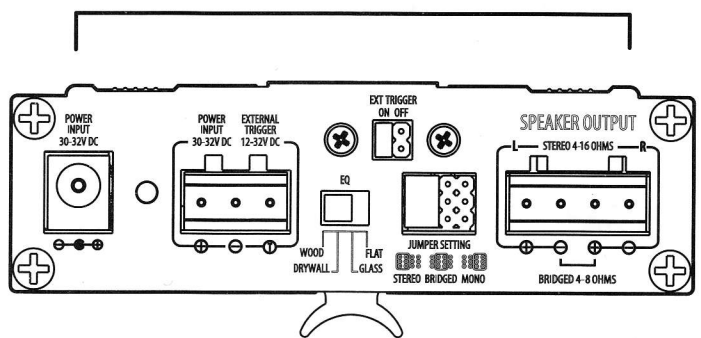

**Box Contents**

- 1- Amplifier
- 1- Stereo RCA to mini adapter (UL60065 compliant)
- 1- 32V, 3.75 A power supply
- 2- Four-pin Euroblock connectors
- 3- Three-pin Euroblock connectors
- 1- Mounting bracket

Front

Rear

8650 College Boulevard, Overland Park, KS 66210

913.663.9770

www.soliddrive.com

©2012 MSE Audio. All rights reserved. PN INS-SD-250 Rev10.24.12

**Warning**

SD-250 products must be installed by a professional audio installer/contractor. For safety and for optimum audio performance, installer must follow all directions issued by SoundTube for the SD-250.